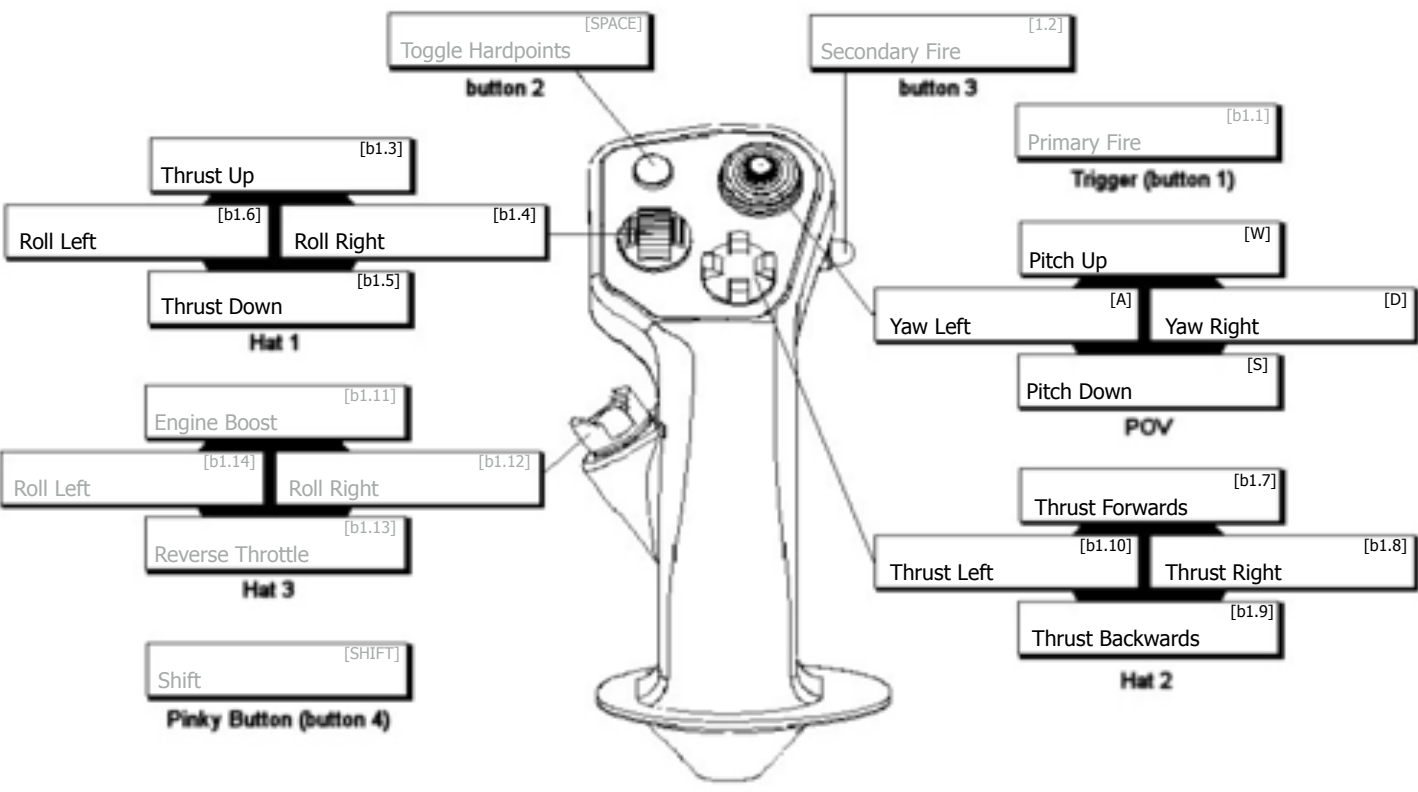

Game Elite - Dangerous (Default button layout)

Author _____

Game Elite - Dangerous (Shift button layout)

Author _____

Game Elite - Dangerous (Landing button layout)

Author _____