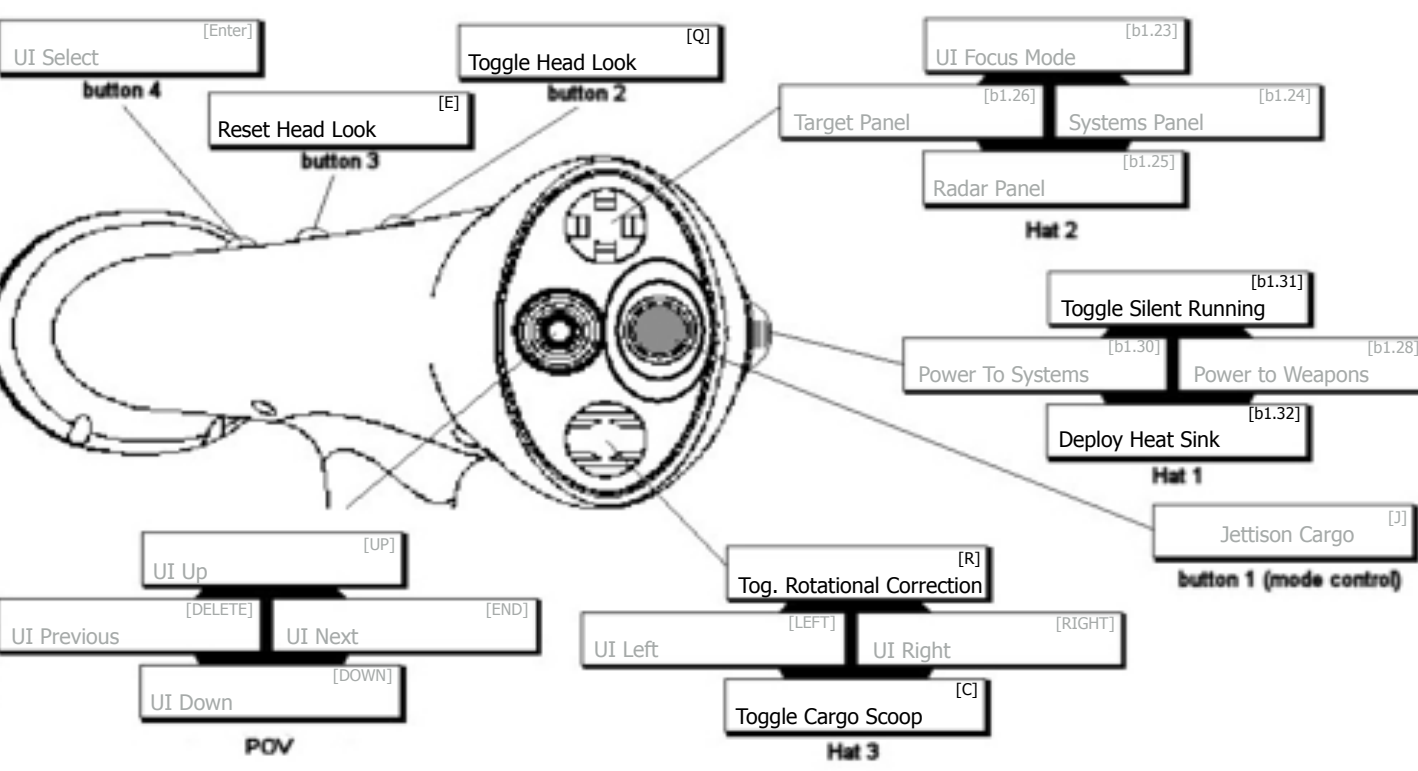

Game Elite - Dangerous (Default button layout)

Author _____

Game Elite - Dangerous (Shift button layout)

Author _____

Game Elite - Dangerous (Landing button layout)

Author _____