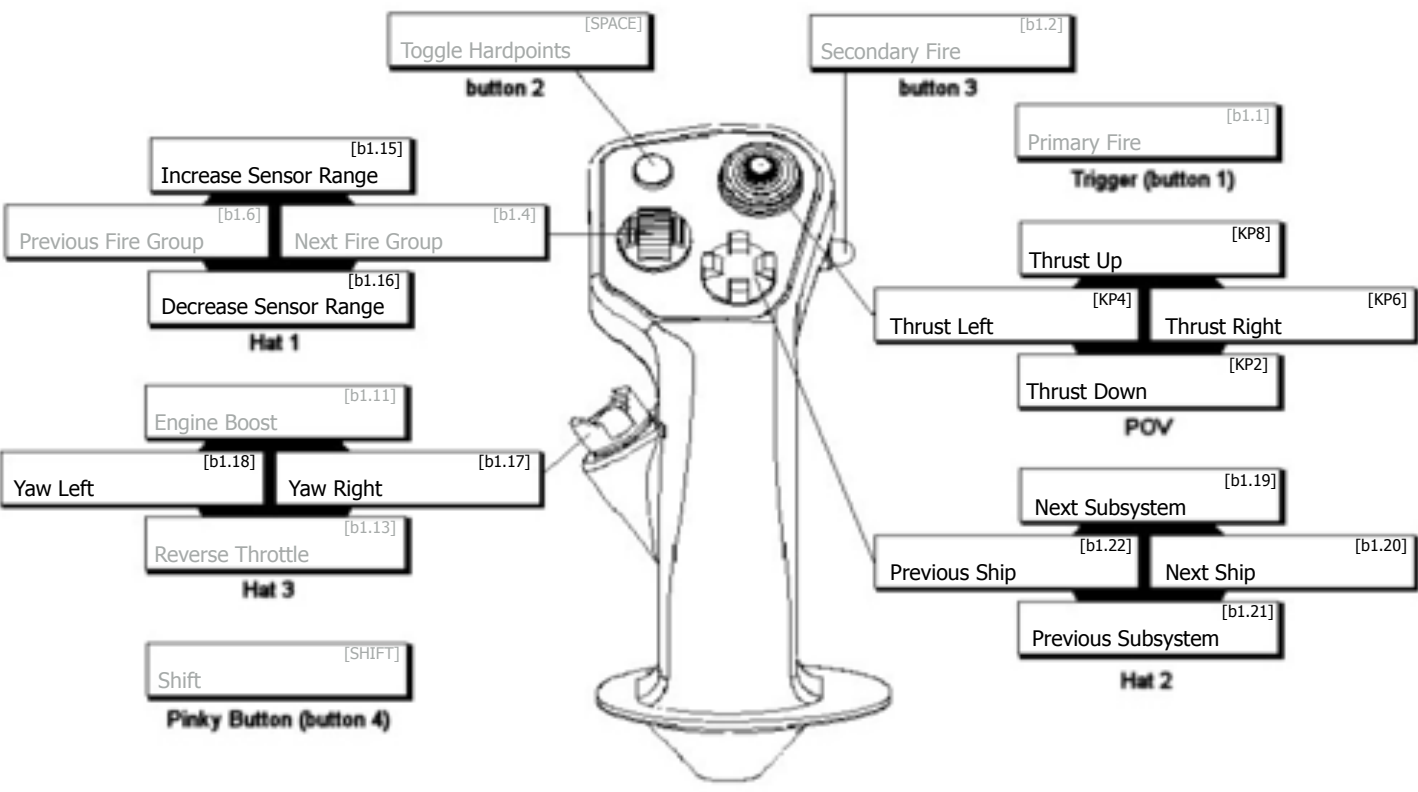

Game Elite - Dangerous (Default button layout)

Author _____

Game Elite - Dangerous (Shift button layout)

Author _____

Game Elite - Dangerous (Landing button layout)

Author _____